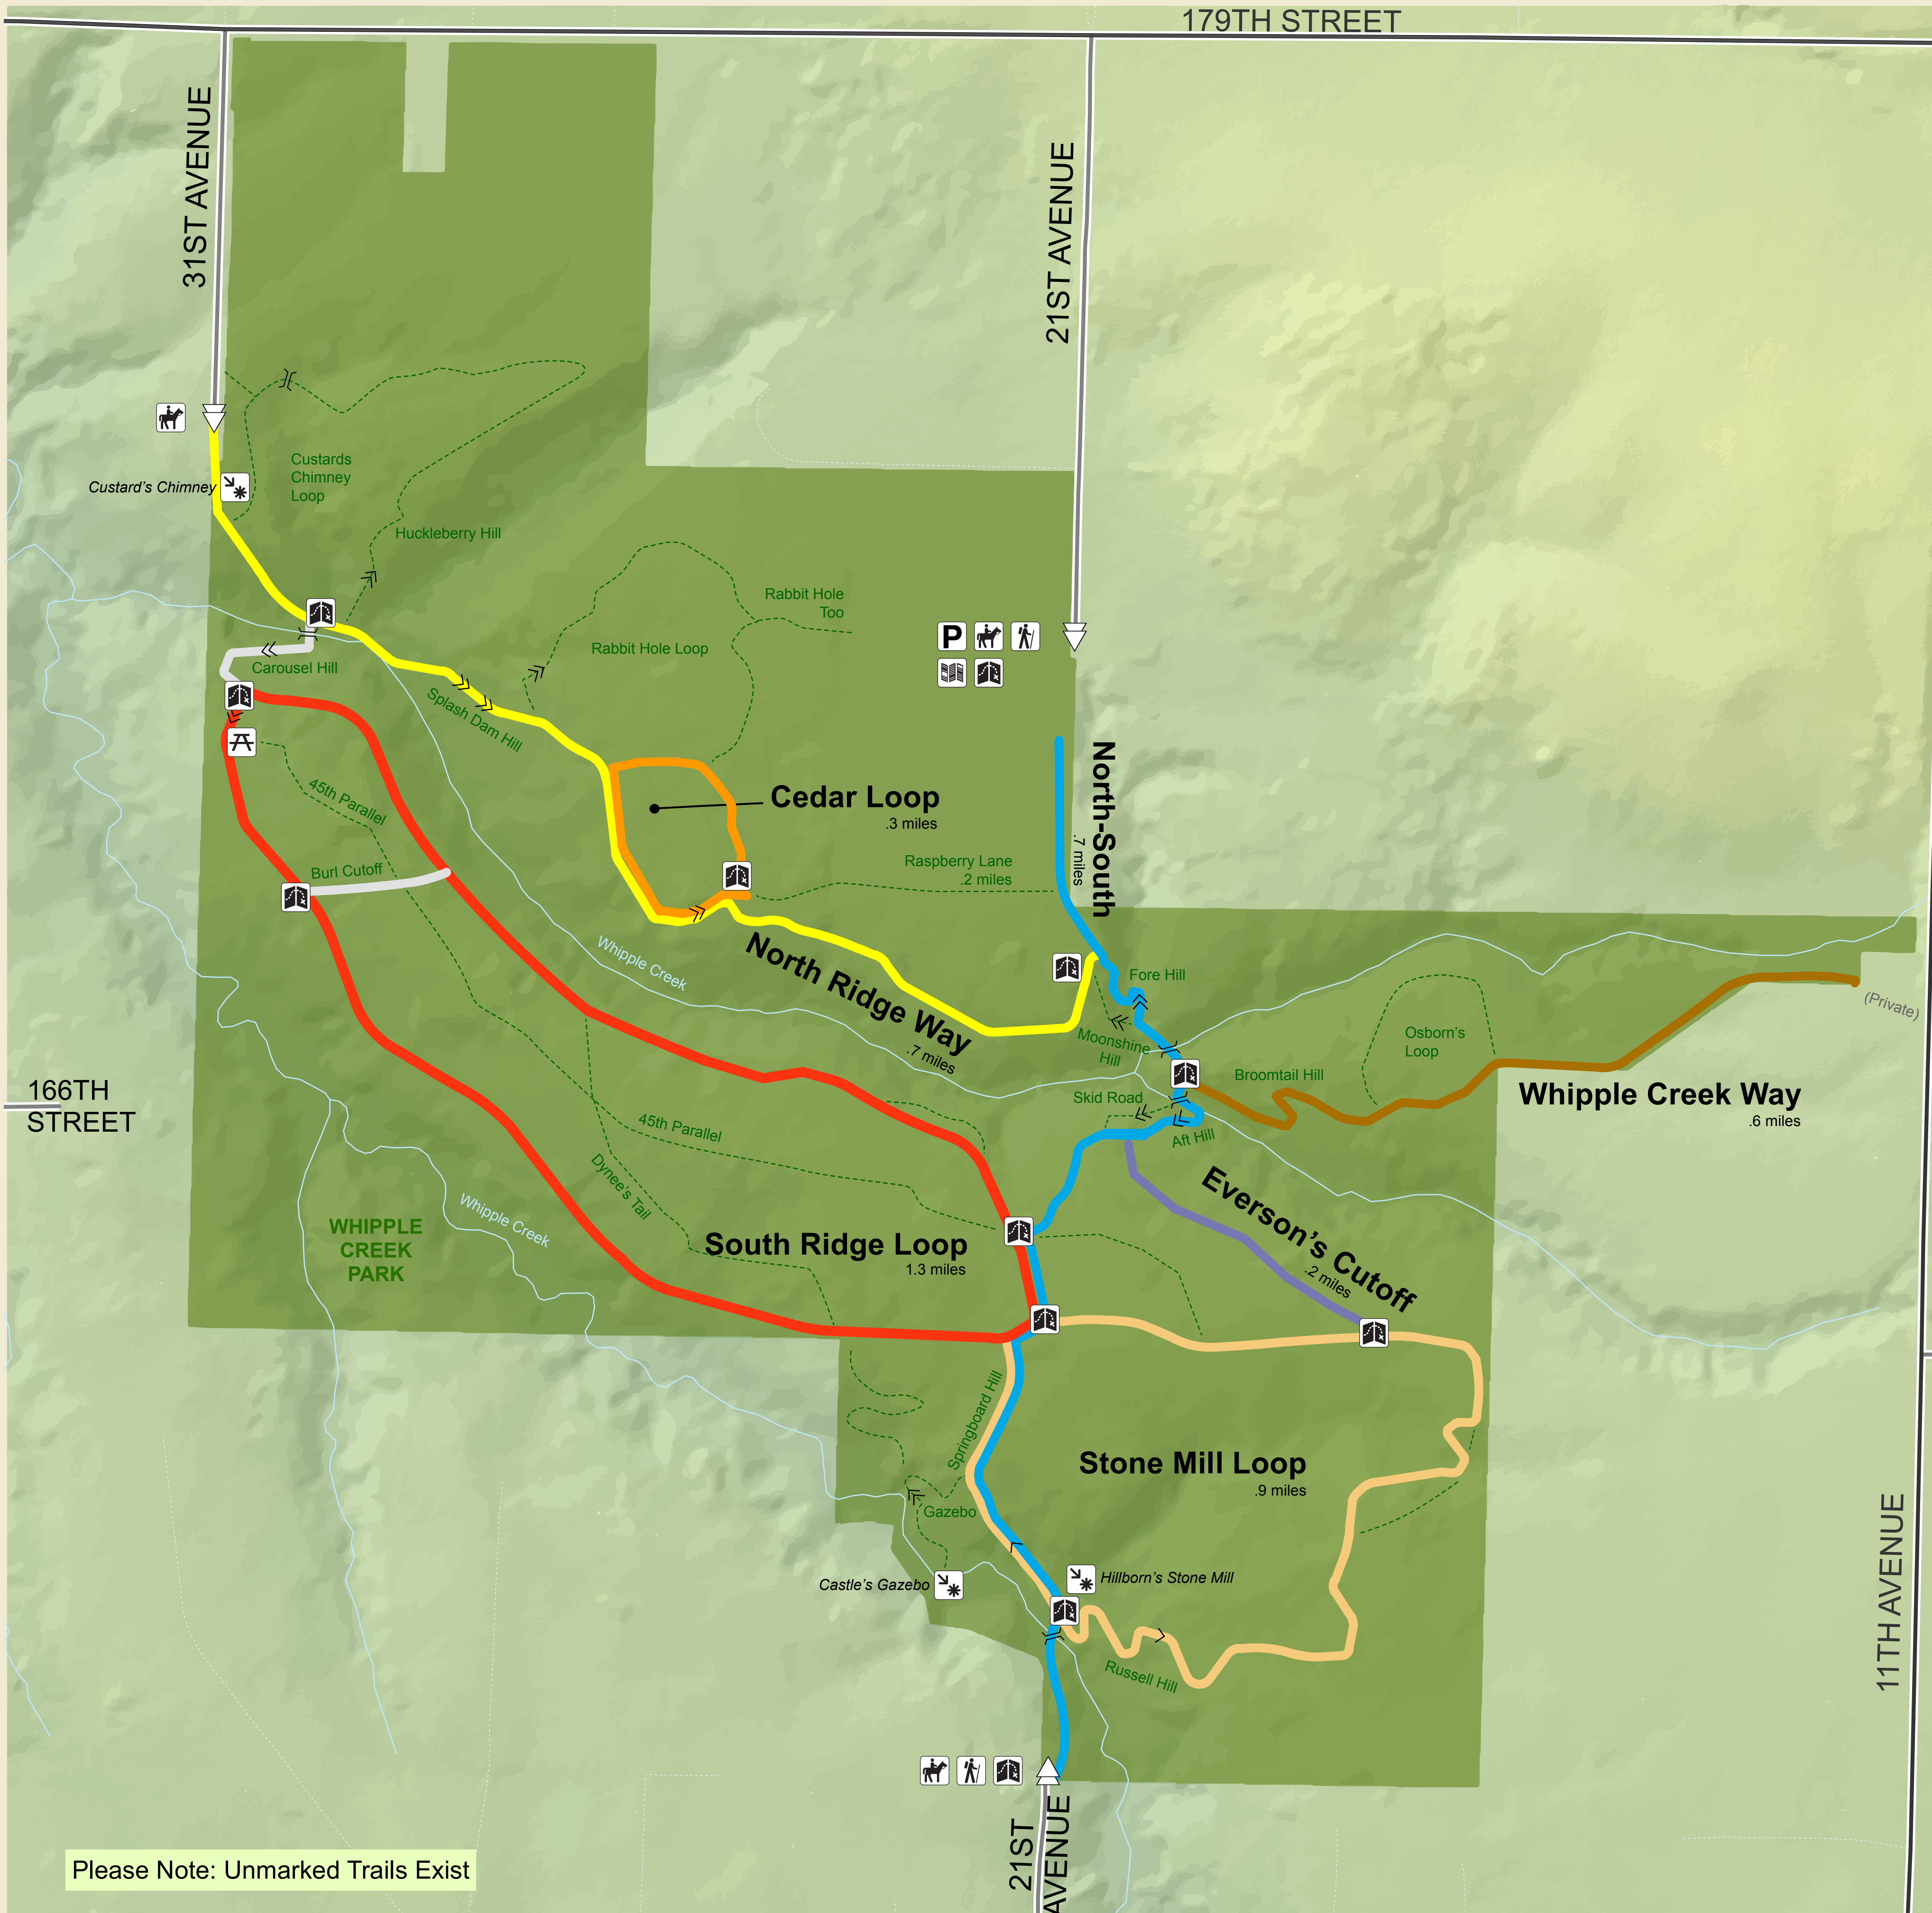

# Whipple Creek Park

Locator

- P** PARKING
- TRAIL ACCESS
- EQUESTRIAN ACCESS
- STEEP SLOPES
- MAPS
- BROCHURE
- TRAILHEAD
- POINT OF INTEREST
- PICNIC AREA
- GRAVEL TRAILS
- PRIMITIVE UNMAINTAINED TRAILS

17202 NW 21st Ave,  
Ridgefield, WA 98642  
PARK ADDRESS

Please Note: Unmarked Trails Exist